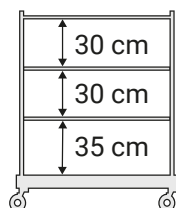

PRODUCT SHEET

Date of issue: 05/12/21

MORGAN HOTEL 613 - trolley with wooden shelves

Advised for 10-12 room service - Max. load capacity 30 kg/shelf

APPLICATIONS

Service trolley to carry clean towels and linen and collect dirty laundry in hotels and communities.